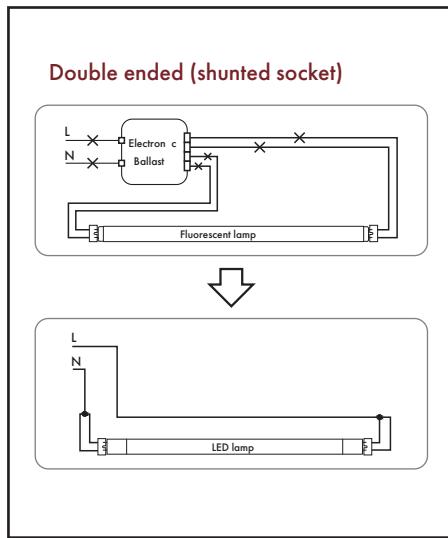

Surface Mount Kit Dimension

Wiring method - I

Wiring method - II

Wiring method - III

DIMENSIONS

Style	Type	A (Diameter)	B (Length)	Weight (lbs)
T5	4-ft	0.63" (15.87mm)	48" (1219.2mm)	0.45
T8	2-ft	1.00" (25.4mm)	24" (609.6mm)	0.50
T8	3-ft	1.00" (25.4mm)	36" (914.4mm)	0.65
T8	4-ft	1.00" (25.4mm)	48" (1219.2mm)	0.80
T8 (FA8)	8-ft	1.00" (25.4mm)	96" (2438.4mm)	1.50
T8 (R17d)	8-ft	1.00" (25.4mm)	96" (2438.4mm)	1.50