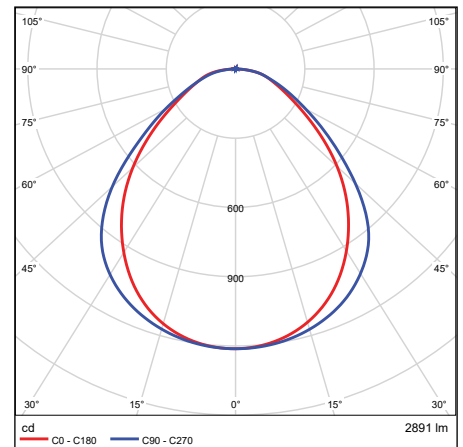

PHOTOMETRICS CHART

25W T5 (4-ft) DLC Standard

Illuminance at a Distance

Center Beam fc	Beam Width	
2.5ft	815 fc	7.7 ft 4.5 ft
5.0ft	204 fc	15.4 ft 8.9 ft
7.5ft	90.6 fc	23.2 ft 13.4 ft
10.0ft	50.9 fc	30.9 ft 17.9 ft
12.5ft	32.6 fc	38.6 ft 22.3 ft
15.0ft	22.6 fc	46.3 ft 26.8 ft

■ Vert. Spread: 114.2°
■ Horiz. Spread: 83.6°

9W T8 (2-ft) DLC Standard

Illuminance at a Distance

Center Beam fc	Beam Width	
2.5ft	178 fc	5.4 ft 6.5 ft
5.0ft	44.5 fc	10.7 ft 13.1 ft
7.5ft	19.8 fc	16.1 ft 19.6 ft
10.0ft	11.1 fc	21.4 ft 26.1 ft
12.5ft	7.13 fc	26.8 ft 32.7 ft
15.0ft	4.95 fc	32.2 ft 39.2 ft

■ Vert. Spread: 94.0°
■ Horiz. Spread: 105.2°

15W T8 (4-ft) DLC Standard

Illuminance at a Distance

Center Beam fc	Beam Width	
2.5ft	197 fc	5.5 ft 6.3 ft
5.0ft	49.3 fc	11.0 ft 12.7 ft
7.5ft	21.9 fc	16.5 ft 19.0 ft
10.0ft	12.3 fc	22.0 ft 25.3 ft
12.5ft	7.88 fc	27.5 ft 31.7 ft
15.0ft	5.47 fc	33.0 ft 38.0 ft

■ Vert. Spread: 95.5°
■ Horiz. Spread: 103.4°