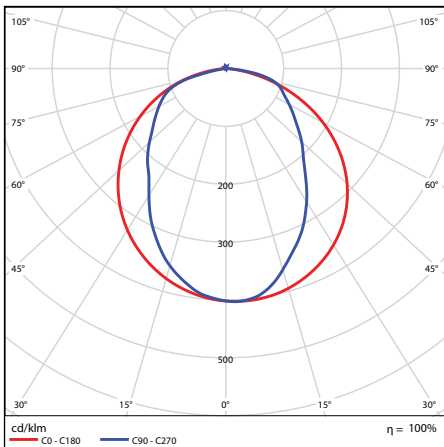

Surface Mount Kit Dimension

Wiring method - I

Wiring method - II

Wiring method - III

DIMENSIONS

Style	Type	A (Diameter)	B (Length)	Weight (lbs)
T5	4-ft	0.63" (15.87mm)	48" (1219.2mm)	0.45
T8	2-ft	1.00" (25.4mm)	24" (609.6mm)	0.50
T8	3-ft	1.00" (25.4mm)	36" (914.4mm)	0.65
T8	4-ft	1.00" (25.4mm)	48" (1219.2mm)	0.80
T8 (FA8)	8-ft	1.00" (25.4mm)	96" (2438.4mm)	1.50
T8 (R17d)	8-ft	1.00" (25.4mm)	96" (2438.4mm)	1.50

PHOTOMETRICS CHART

25W T5 (4-ft) DLC Standard

Illuminance at a Distance

Center Beam fc	Beam Width	
2.5ft	815 fc	7.7 ft 4.5 ft
5.0ft	204 fc	15.4 ft 8.9 ft
7.5ft	90.6 fc	23.2 ft 13.4 ft
10.0ft	50.9 fc	30.9 ft 17.9 ft
12.5ft	32.6 fc	38.6 ft 22.3 ft
15.0ft	22.6 fc	46.3 ft 26.8 ft

■ Vert. Spread: 114.2°
■ Horiz. Spread: 83.6°

9W T8 (2-ft) DLC Standard

Illuminance at a Distance

Center Beam fc	Beam Width	
2.5ft	178 fc	5.4 ft 6.5 ft
5.0ft	44.5 fc	10.7 ft 13.1 ft
7.5ft	19.8 fc	16.1 ft 19.6 ft
10.0ft	11.1 fc	21.4 ft 26.1 ft
12.5ft	7.13 fc	26.8 ft 32.7 ft
15.0ft	4.95 fc	32.2 ft 39.2 ft