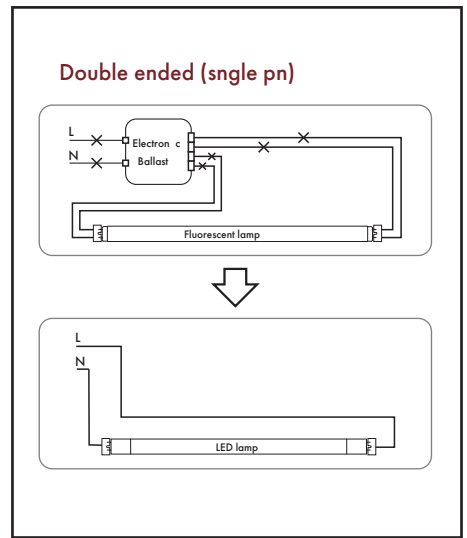

Surface Mount Kit Dimension

Wiring method - I

Wiring method - II

Wiring method - III

DIMENSIONS

Style	Type	A (Diameter)	B (Length)	Weight (lbs)
T5	4-ft	0.63" (15.87mm)	48" (1219.2mm)	0.45
T8	2-ft	1.00" (25.4mm)	24" (609.6mm)	0.50
T8	3-ft	1.00" (25.4mm)	36" (914.4mm)	0.65
T8	4-ft	1.00" (25.4mm)	48" (1219.2mm)	0.80
T8 (FA8)	8-ft	1.00" (25.4mm)	96" (2438.4mm)	1.50
T8 (R17d)	8-ft	1.00" (25.4mm)	96" (2438.4mm)	1.50

PHOTOMETRICS CHART

25W T5 (4-ft) DLC Standard

Illuminance at a Distance

Center Beam fc	Beam Width	
2.5ft	815 fc	7.7 ft 4.5 ft
5.0ft	204 fc	15.4 ft 8.9 ft
7.5ft	90.6 fc	23.2 ft 13.4 ft
10.0ft	50.9 fc	30.9 ft 17.9 ft
12.5ft	32.6 fc	38.6 ft 22.3 ft
15.0ft	22.6 fc	46.3 ft 26.8 ft