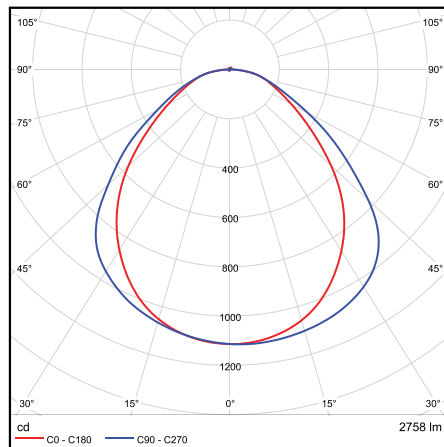

PHOTOMETRICS CHART

25W T5 (4-ft) DLC Standard

Illuminance at a Distance

Center Beam fc	Beam Width	
2.5ft	815 fc	7.7 ft 4.5 ft
5.0ft	204 fc	15.4 ft 8.9 ft
7.5ft	90.6 fc	23.2 ft 13.4 ft
10.0ft	50.9 fc	30.9 ft 17.9 ft
12.5ft	32.6 fc	38.6 ft 22.3 ft
15.0ft	22.6 fc	46.3 ft 26.8 ft

■ Vert. Spread: 114.2°
■ Horiz. Spread: 83.6°

9W T8 (2-ft) DLC Standard

Illuminance at a Distance

Center Beam fc	Beam Width	
2.5ft	178 fc	5.4 ft 6.5 ft
5.0ft	44.5 fc	10.7 ft 13.1 ft
7.5ft	19.8 fc	16.1 ft 19.6 ft
10.0ft	11.1 fc	21.4 ft 26.1 ft
12.5ft	7.13 fc	26.8 ft 32.7 ft
15.0ft	4.95 fc	32.2 ft 39.2 ft

■ Vert. Spread: 94.0°
■ Horiz. Spread: 105.2°

15W T8 (4-ft) DLC Standard

Illuminance at a Distance

Center Beam fc	Beam Width	
2.5ft	197 fc	5.5 ft 6.3 ft
5.0ft	49.3 fc	11.0 ft 12.7 ft
7.5ft	21.9 fc	16.5 ft 19.0 ft
10.0ft	12.3 fc	22.0 ft 25.3 ft
12.5ft	7.88 fc	27.5 ft 31.7 ft
15.0ft	5.47 fc	33.0 ft 38.0 ft

■ Vert. Spread: 95.5°
■ Horiz. Spread: 103.4°