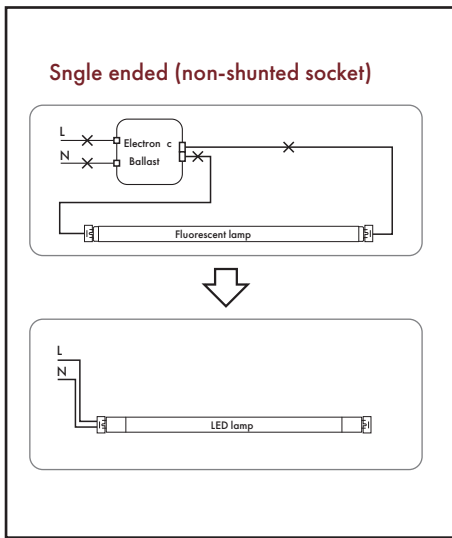

Surface Mount Kit Dimension

Wiring method - I

Wiring method - II

Wiring method - III

DIMENSIONS

Style	Type	A (Diameter)	B (Length)	Weight (lbs)
T5	4-ft	0.63" (15.87mm)	48" (1219.2mm)	0.45
T8	2-ft	1.00" (25.4mm)	24" (609.6mm)	0.50
T8	3-ft	1.00" (25.4mm)	36" (914.4mm)	0.65
T8	4-ft	1.00" (25.4mm)	48" (1219.2mm)	0.80
T8 (FA8)	8-ft	1.00" (25.4mm)	96" (2438.4mm)	1.50
T8 (R17d)	8-ft	1.00" (25.4mm)	96" (2438.4mm)	1.50