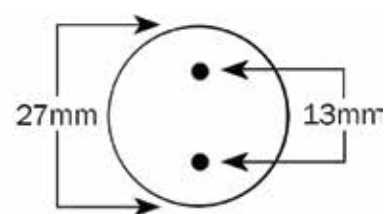

Surface Mount Kit Dimension

Wiring method - I

Wiring method - II

Wiring method - III

DIMENSIONS

Style	Type	A (Diameter)	B (Length)	Weight (lbs)
T5	4-ft	0.63" (15.87mm)	48" (1219.2mm)	0.45
T8	2-ft	1.00" (25.4mm)	24" (609.6mm)	0.50
T8	3-ft	1.00" (25.4mm)	36" (914.4mm)	0.65
T8	4-ft	1.00" (25.4mm)	48" (1219.2mm)	0.80
T8 (FA8)	8-ft	1.00" (25.4mm)	96" (2438.4mm)	1.50
T8 (R17d)	8-ft	1.00" (25.4mm)	96" (2438.4mm)	1.50

PHOTOMETRICS CHART

25W T5 (4-ft) DLC Standard

Illuminance at a Distance

Center Beam fc	Beam Width	
2.5ft	815 fc	7.7 ft 4.5 ft
5.0ft	204 fc	15.4 ft 8.9 ft
7.5ft	90.6 fc	23.2 ft 13.4 ft
10.0ft	50.9 fc	30.9 ft 17.9 ft
12.5ft	32.6 fc	38.6 ft 22.3 ft
15.0ft	22.6 fc	46.3 ft 26.8 ft