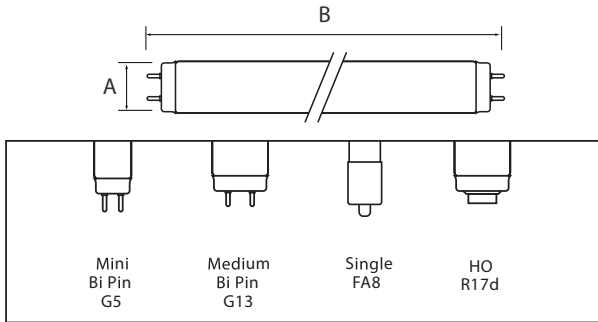

Surface Mount Kit Dimension

Wiring method - I

Wiring method - II

Wiring method - III

DIMENSIONS

Style	Type	A (Diameter)	B (Length)	Weight (lbs)
T5	4-ft	0.63" (15.87mm)	48" (1219.2mm)	0.45
T8	2-ft	1.00" (25.4mm)	24" (609.6mm)	0.50
T8	3-ft	1.00" (25.4mm)	36" (914.4mm)	0.65
T8	4-ft	1.00" (25.4mm)	48" (1219.2mm)	0.80
T8 (FA8)	8-ft	1.00" (25.4mm)	96" (2438.4mm)	1.50
T8 (R17d)	8-ft	1.00" (25.4mm)	96" (2438.4mm)	1.50

PHOTOMETRICS CHART

25W T5 (4-ft) DLC Standard

Illuminance at a Distance

Center Beam fc	Beam Width	
2.5ft	815 fc	7.7 ft 4.5 ft
5.0ft	204 fc	15.4 ft 8.9 ft
7.5ft	90.6 fc	23.2 ft 13.4 ft
10.0ft	50.9 fc	30.9 ft 17.9 ft
12.5ft	32.6 fc	38.6 ft 22.3 ft
15.0ft	22.6 fc	46.3 ft 26.8 ft